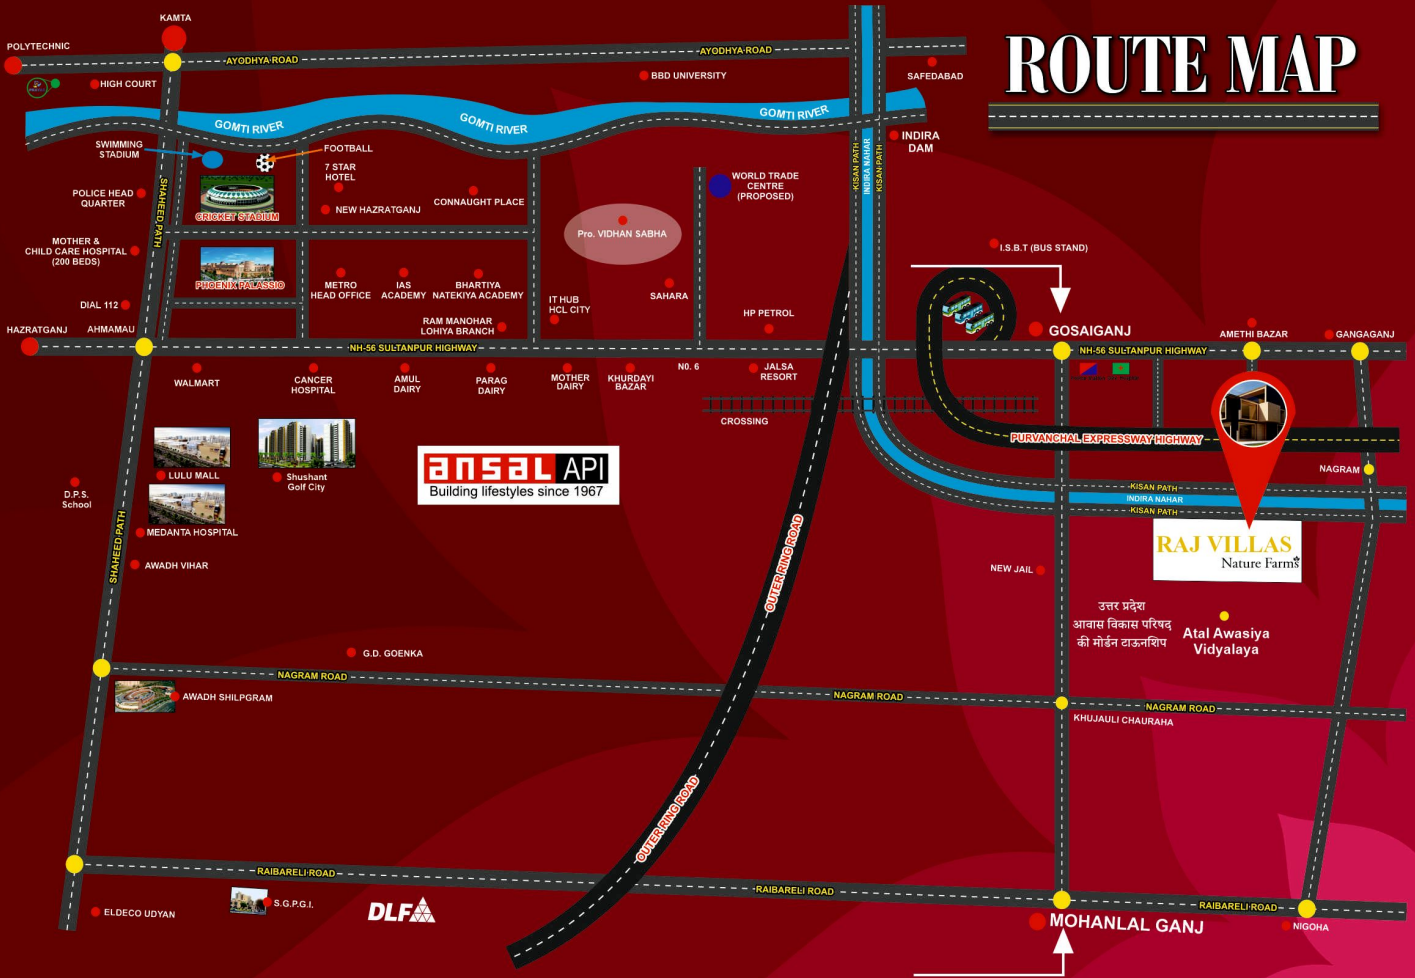

PROPOSED GOVT.
PROJECT

ATAL AWASIYA
YIDYLAYA

PARK

MOHANLALGANJ TO GOSAGANJ HIGHWAY

PHASE-2
FUTURE EXT.

NEW JAIL

INDIRA CANAL

SAMESI TO NEW JAIL

ROUTE MAP

Why Invest in Lucknow

International Cricket Stadium

Phoenix Palassio

HCL IT City

Purvanchal Expressway

RAJGHARANA INFRA TECH INDIA PVT. LTD. THE KINGS INFRA TECH & DEVELOPERS

G.H.-1, Sector 11A, Vrindavan Yojana, Lucknow-226002